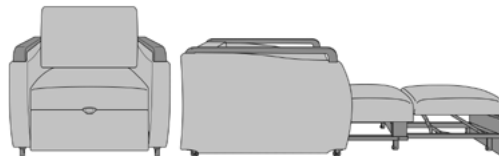

Statement of Line

RVABB
37W 41D 36H 26AH
82.5 Ext. Depth

kwalu | Furnishing the Future™

6160 Peachtree Dunwoody Rd. Building C, Atlanta, GA 30328

1-877-MY-KWALU kwalu.com